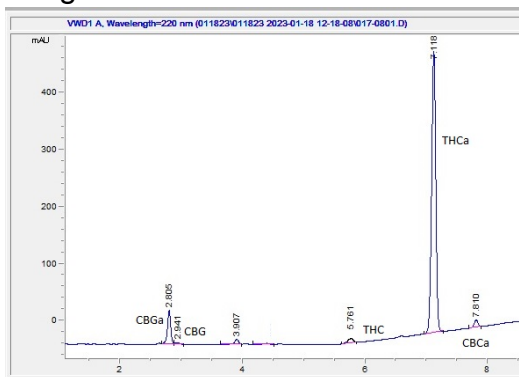

IJS Farm, Inc.

Sample 614-011823-006

Yoda's Breath THC-A Hemp Flower

Sample Submitted: 01-18-2023; Report Date: 01-18-2023

Yoda's Breath THC-A Hemp Flower

Plant Material: Flower

Chromatogram